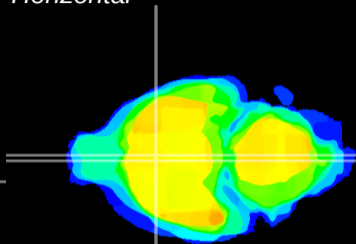

Coronal

Sagittal-R

Sagittal-L

ViBrism: CX10239
Horizontal

MPA