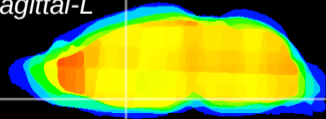

Coronal

Sagittal-R

Sagittal-L

ViBrism: CX10239
Horizontal

MPA