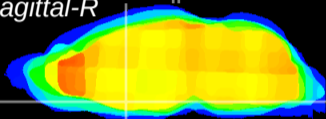

Coronal

Sagittal-R

Sagittal-L

ViBrism: CX10239
Horizontal

MPA