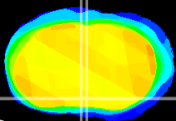

Coronal

Sagittal-R

Sagittal-L

ViBrism: CX10239
Horizontal

MPA