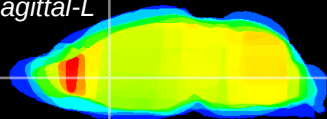

Coronal

Sagittal-R

Sagittal-L

ViBrism: CX10244
Horizontal

LS