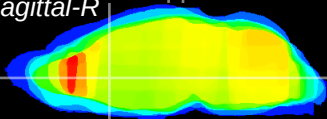

Coronal

Sagittal-R

Sagittal-L

ViBrism: CX10244
Horizontal

LS