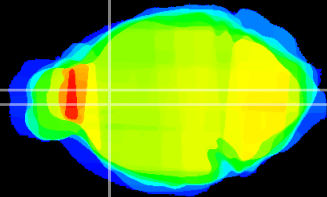

Coronal

Sagittal-R

Sagittal-L

ViBrism: CX10244
Horizontal

LS