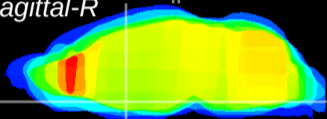

Coronal

Sagittal-R

Sagittal-L

ViBrism: CX10244
Horizontal

MPA