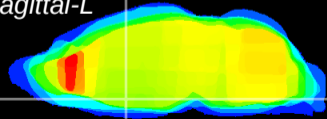

Coronal

Sagittal-R

Sagittal-L

ViBrism: CX10244
Horizontal

MPA