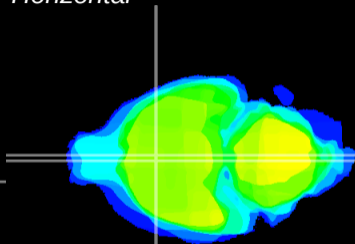

Coronal

Sagittal-R

Sagittal-L

ViBrism: CX10244
Horizontal

MPA