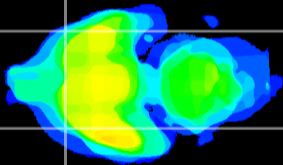

Coronal

Sagittal-R

Sagittal-L

ViBrism: CX10246
Horizontal

Pir