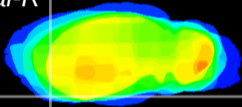

Coronal

Sagittal-R

Sagittal-L

ViBrism: CX10246
Horizontal

Pir