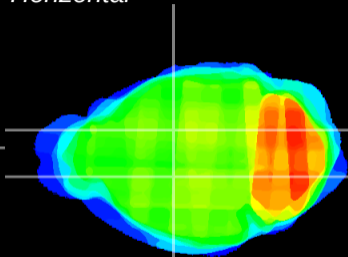

Coronal

Sagittal-R

Sagittal-L

ViBrism: CX10247
Horizontal

VA/VL