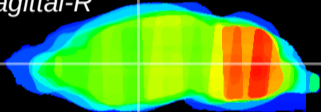

Coronal

Sagittal-R

Sagittal-L

ViBrism: CX10247
Horizontal

VA/VL