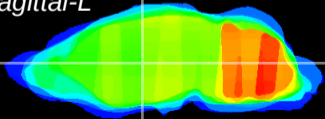

Coronal

Sagittal-R

Sagittal-L

ViBrism: CX10247
Horizontal

VA/VL