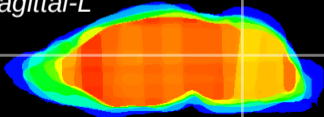

Coronal

Sagittal-R

Sagittal-L

ViBrism: CX10248
Horizontal

Cb nucleus