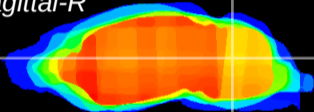

Coronal

Sagittal-R

Sagittal-L

ViBrism: CX10248
Horizontal

Cb nucleus