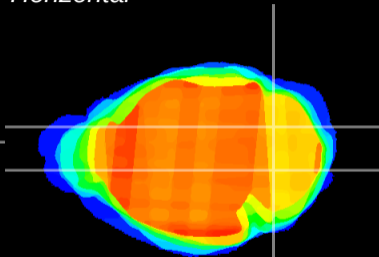

Coronal

Sagittal-R

Sagittal-L

ViBrism: CX10248
Horizontal

Cb nucleus