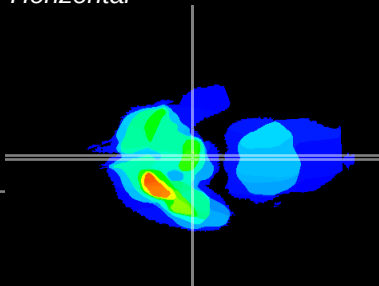

Coronal

Sagittal-R

Sagittal-L

ViBrism: CX10248
Horizontal

ME