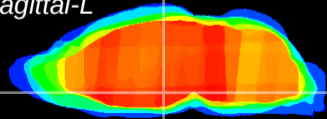

Coronal

Sagittal-R

Sagittal-L

ViBrism: CX10251
Horizontal

DM