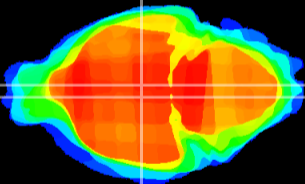

Coronal

Sagittal-R

Sagittal-L

ViBrism: CX10251
Horizontal

DM