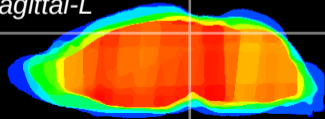

Coronal

Sagittal-R

Sagittal-L

ViBrism: CX10251
Horizontal

SC