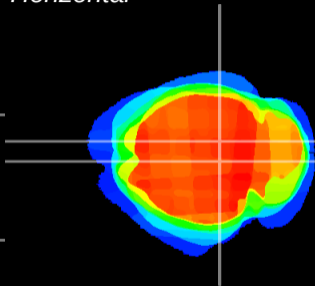

Coronal

Sagittal-R

Sagittal-L

ViBrism: CX10251
Horizontal

SC