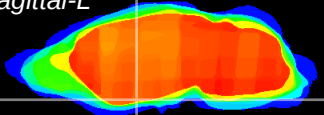

Coronal

Sagittal-R

Sagittal-L

ViBrism: CX10252
Horizontal

S0