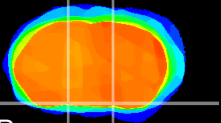

Coronal

Sagittal-R

Sagittal-L

ViBrism: CX10252
Horizontal

S0