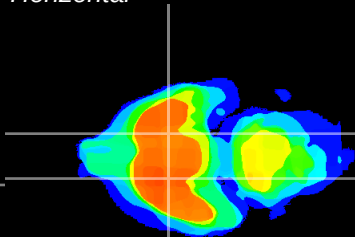

Coronal

Sagittal-R

Sagittal-L

ViBrism: CX10252
Horizontal

S0