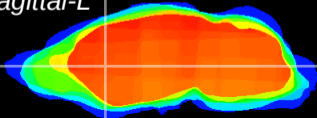

Coronal

Sagittal-R

Sagittal-L

ViBriSM: CX10257
Horizontal

CPU medial