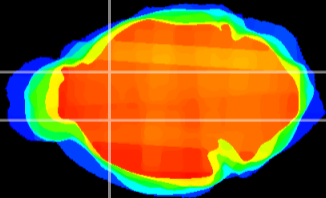

Coronal

Sagittal-R

Sagittal-L

ViBriSM: CX10257
Horizontal

CPU medial