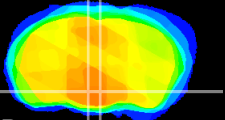

Coronal

Sagittal-R

Sagittal-L

ViBrism: CX10260
Horizontal

DM