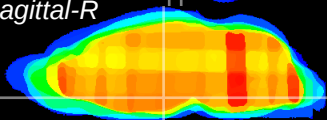

Coronal

Sagittal-R

Sagittal-L

ViBrism: CX10260
Horizontal

DM