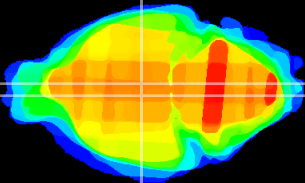

Coronal

Sagittal-R

Sagittal-L

ViBrism: CX10260
Horizontal

DM