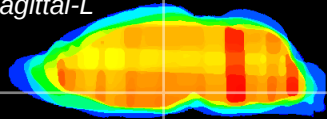

Coronal

Sagittal-R

Sagittal-L

ViBrism: CX10260
Horizontal

DM