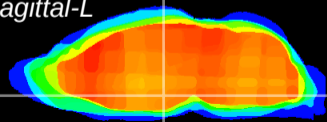

Coronal

Sagittal-R

Sagittal-L

ViBrism: CX10262
Horizontal

DM