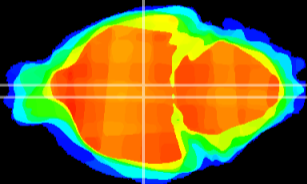

Coronal

Sagittal-R

Sagittal-L

ViBrism: CX10262
Horizontal

DM