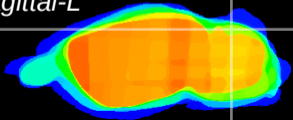

Coronal

Sagittal-R

Sagittal-L

ViBrisM: CX10264
Horizontal

Cb lobe