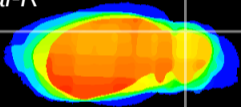

Coronal

Sagittal-R

Sagittal-L

ViBrisM: CX10264
Horizontal

Cb lobe