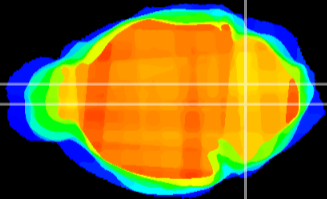

Coronal

Sagittal-R

Sagittal-L

ViBrism: CX10264
Horizontal

MVe