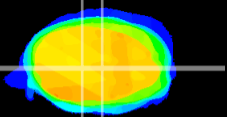

Coronal

Sagittal-R

Sagittal-L

ViBrism: CX10264
Horizontal

MVe