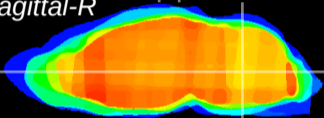

Coronal

Sagittal-R

Sagittal-L

ViBrism: CX10264
Horizontal

MVe