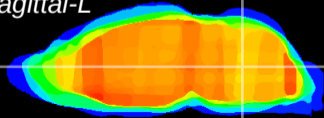

Coronal

Sagittal-R

Sagittal-L

ViBrism: CX10264
Horizontal

MVe