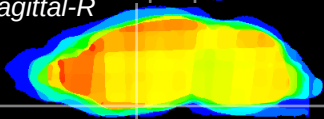

Coronal

Sagittal-R

Sagittal-L

ViBrism: CX10272
Horizontal

S0