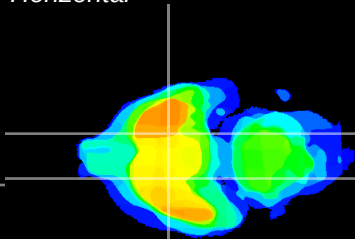

Coronal

Sagittal-R

Sagittal-L

ViBrism: CX10272
Horizontal

S0