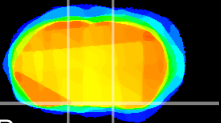

Coronal

Sagittal-R

Sagittal-L

ViBrism: CX10272
Horizontal

S0