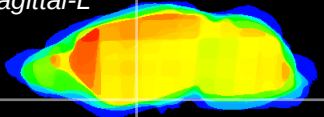

Coronal

Sagittal-R

Sagittal-L

ViBrism: CX10272
Horizontal

S0