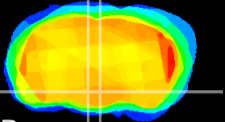

Coronal

Sagittal-R

Sagittal-L

ViBrism: CX10273
Horizontal

DM