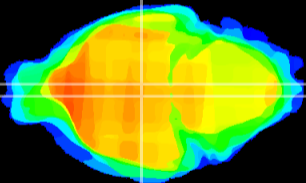

Coronal

Sagittal-R

Sagittal-L

ViBrism: CX10273
Horizontal

DM