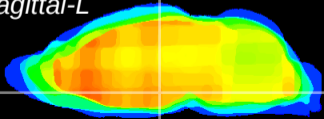

Coronal

Sagittal-R

Sagittal-L

ViBrism: CX10273
Horizontal

DM