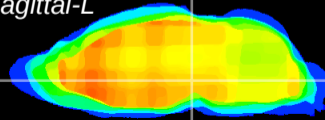

Coronal

Sagittal-R

Sagittal-L

ViBrism: CX10273
Horizontal

VTA