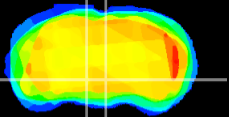

Coronal

Sagittal-R

Sagittal-L

ViBrism: CX10273
Horizontal

VTA