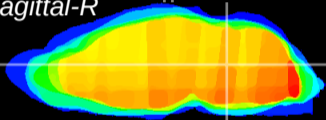

Coronal

Sagittal-R

Sagittal-L

ViBrism: CX10275
Horizontal

Tg