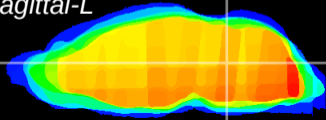

Coronal

Sagittal-R

Sagittal-L

ViBrism: CX10275
Horizontal

Tg