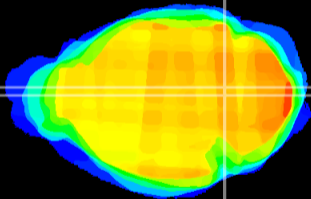

Coronal

Sagittal-R

Sagittal-L

ViBrism: CX10275
Horizontal

Tg