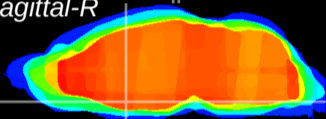

Coronal

Sagittal-R

Sagittal-L

ViBrism: CX10279
Horizontal

MPA