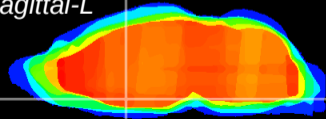

Coronal

Sagittal-R

Sagittal-L

ViBrism: CX10279
Horizontal

MPA