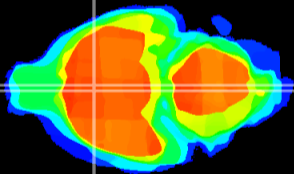

Coronal

Sagittal-R

Sagittal-L

ViBrism: CX10279
Horizontal

MPA