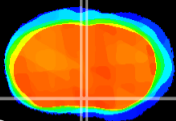

Coronal

Sagittal-R

Sagittal-L

ViBrism: CX10279
Horizontal

MPA