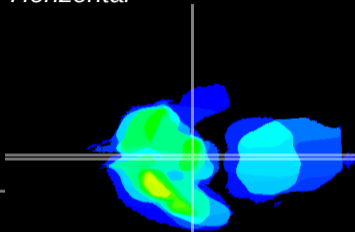

Coronal

Sagittal-R

Sagittal-L

ViBrism: CX10282
Horizontal

ME