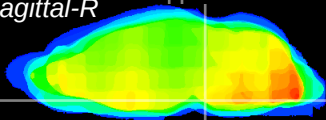

Coronal

Sagittal-R

Sagittal-L

ViBrism: CX10283
Horizontal

Pn