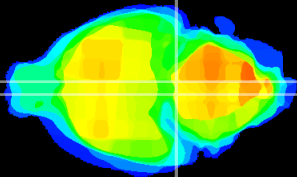

Coronal

Sagittal-R

Sagittal-L

ViBrism: CX10283
Horizontal

Pn