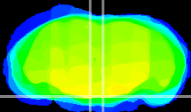

Coronal

Sagittal-R

Sagittal-L

ViBrism: CX10283
Horizontal

Pn