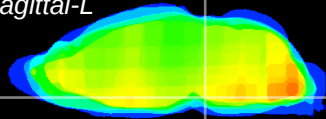

Coronal

Sagittal-R

Sagittal-L

ViBrism: CX10283
Horizontal

Pn