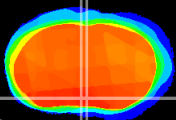

Coronal

Sagittal-R

Sagittal-L

ViBrism: CX10287  
Horizontal

MPA