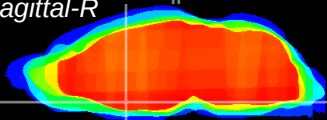

Coronal

Sagittal-R

Sagittal-L

ViBrism: CX10287  
Horizontal

MPA