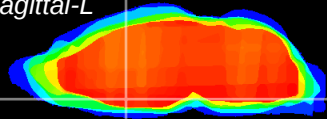

Coronal

Sagittal-R

Sagittal-L

ViBrism: CX10287  
Horizontal

MPA