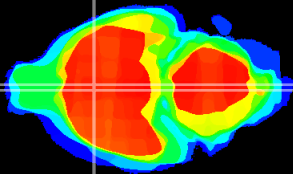

Coronal

Sagittal-R

Sagittal-L

ViBrism: CX10287  
Horizontal

MPA