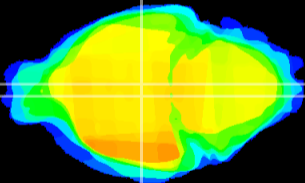

Coronal

Sagittal-R

Sagittal-L

ViBrism: CX10291
Horizontal

DM