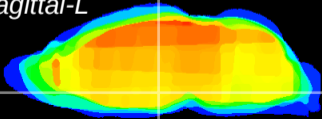

Coronal

Sagittal-R

Sagittal-L

ViBrism: CX10291
Horizontal

DM