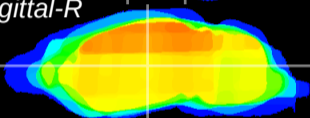

Coronal

Sagittal-R

Sagittal-L

ViBrism: CX10291
Horizontal

VPM/VPL