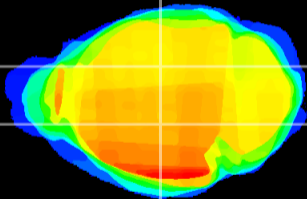

Coronal

Sagittal-R

Sagittal-L

ViBrism: CX10291
Horizontal

VPM/VPL