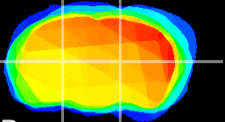

Coronal

Sagittal-R

Sagittal-L

ViBrism: CX10291
Horizontal

VPM/VPL