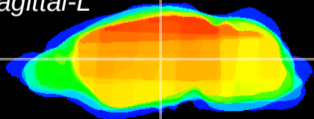

Coronal

Sagittal-R

Sagittal-L

ViBrism: CX10291
Horizontal

VPM/VPL