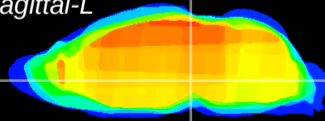

Coronal

Sagittal-R

Sagittal-L

ViBrism: CX10291
Horizontal

VTA