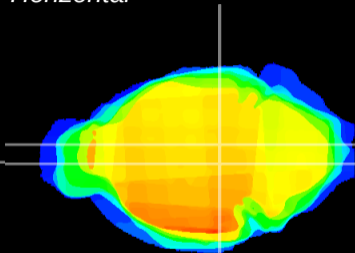

Coronal

Sagittal-R

Sagittal-L

ViBrism: CX10291
Horizontal

VTA