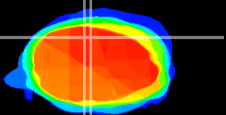

Coronal

Sagittal-R

Sagittal-L

ViBrism: CX10295
Horizontal

Cb vermis