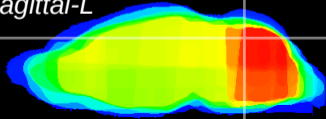

Coronal

Sagittal-R

Sagittal-L

ViBrism: CX10295
Horizontal

Cb vermis