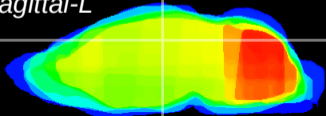

Coronal

Sagittal-R

Sagittal-L

ViBrism: CX10295
Horizontal

DG