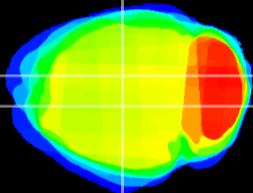

Coronal

Sagittal-R

Sagittal-L

ViBrism: CX10295
Horizontal

DG