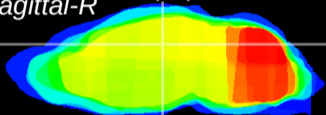

Coronal

Sagittal-R

Sagittal-L

ViBrism: CX10295
Horizontal

DG