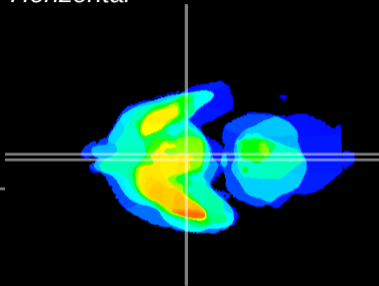

Coronal

Sagittal-R

Sagittal-L

ViBrism: CX10298
Horizontal

Arc