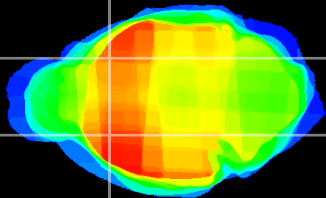

*Coronal*

*Sagittal-R*

*Sagittal-L*

ViBrism: CX10302  
*Horizontal*

CPU lateral