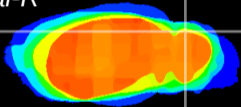

Coronal

Sagittal-R

Sagittal-L

ViBrism: CX10305
Horizontal

Cb lobe