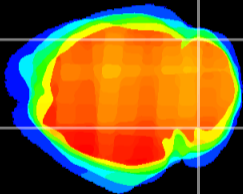

Coronal

Sagittal-R

Sagittal-L

ViBrism: CX10305
Horizontal

Cb lobe