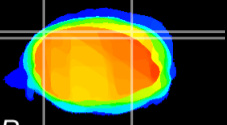

Coronal

Sagittal-R

Sagittal-L

ViBrism: CX10305
Horizontal

Cb lobe