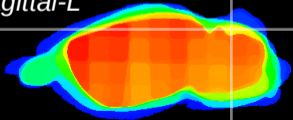

Coronal

Sagittal-R

Sagittal-L

ViBrism: CX10305
Horizontal

Cb lobe