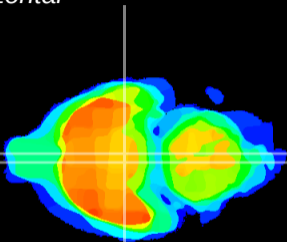

Coronal

Sagittal-R

Sagittal-L

ViBrism: CX10305
Horizontal

VMH