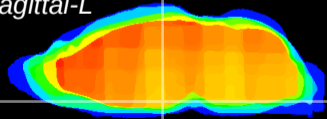

Coronal

Sagittal-R

Sagittal-L

ViBrism: CX10305
Horizontal

VMH