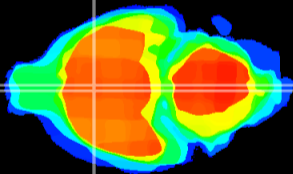

Coronal

Sagittal-R

Sagittal-L

ViBriSM: CX10306
Horizontal

MPA