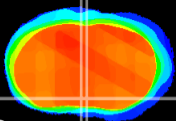

Coronal

Sagittal-R

Sagittal-L

ViBriSM: CX10306
Horizontal

MPA