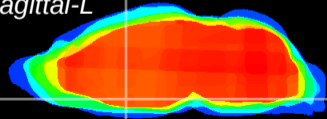

Coronal

Sagittal-R

Sagittal-L

ViBriSM: CX10306
Horizontal

MPA