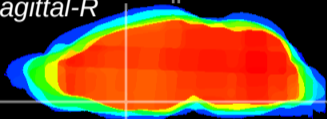

Coronal

Sagittal-R

Sagittal-L

ViBriSM: CX10306
Horizontal

MPA