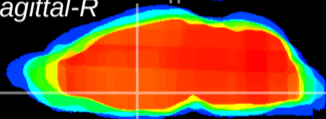

Coronal

Sagittal-R

Sagittal-L

ViBrism: CX10306
Horizontal

Pa