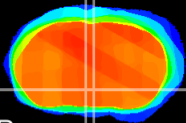

Coronal

Sagittal-R

Sagittal-L

ViBrism: CX10306
Horizontal

Pa