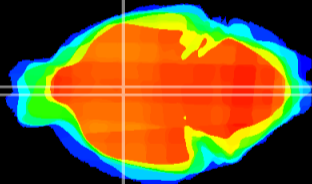

Coronal

Sagittal-R

Sagittal-L

ViBrism: CX10306
Horizontal

Pa