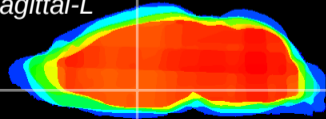

Coronal

Sagittal-R

Sagittal-L

ViBrism: CX10306
Horizontal

Pa