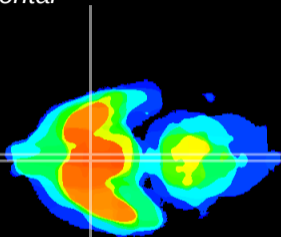

Coronal

Sagittal-R

Sagittal-L

ViBriSM: CX10306
Horizontal

SCN