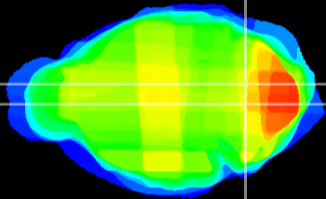

Coronal

Sagittal-R

Sagittal-L

ViBrism: CX10307
Horizontal

MVe