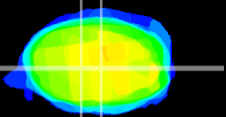

Coronal

Sagittal-R

Sagittal-L

ViBrism: CX10307
Horizontal

MVe