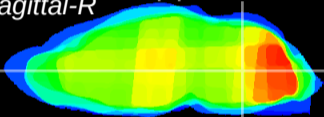

Coronal

Sagittal-R

Sagittal-L

ViBrism: CX10307
Horizontal

MVe