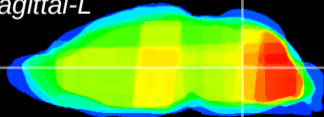

Coronal

Sagittal-R

Sagittal-L

ViBrism: CX10307
Horizontal

MVe