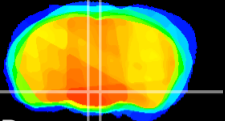

Coronal

Sagittal-R

Sagittal-L

ViBrism: CX10308
Horizontal

DM