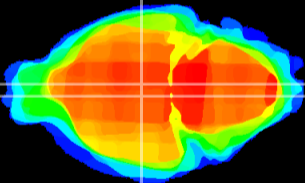

Coronal

Sagittal-R

Sagittal-L

ViBrism: CX10308
Horizontal

DM