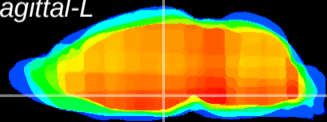

Coronal

Sagittal-R

Sagittal-L

ViBrism: CX10308
Horizontal

DM