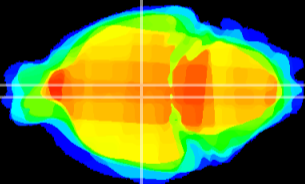

Coronal

Sagittal-R

Sagittal-L

ViBrism: CX10311
Horizontal

DM