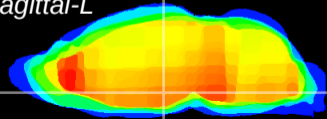

Coronal

Sagittal-R

Sagittal-L

ViBrism: CX10311
Horizontal

DM