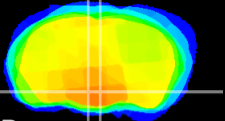

Coronal

Sagittal-R

Sagittal-L

ViBrism: CX10311
Horizontal

DM