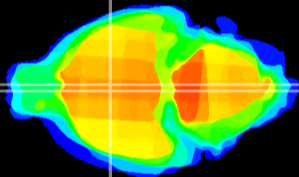

Coronal

Sagittal-R

Sagittal-L

ViBrisM: CX10311
Horizontal

SPa dorsal