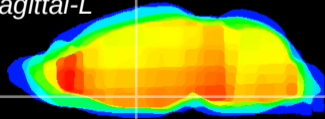

Coronal

Sagittal-R

Sagittal-L

ViBrisM: CX10311
Horizontal

SPa dorsal