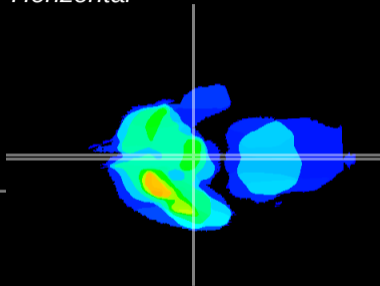

Coronal

Sagittal-R

Sagittal-L

ViBrism: CX10316
Horizontal

ME