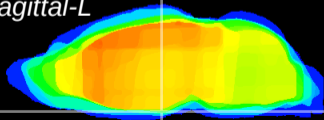

Coronal

Sagittal-R

Sagittal-L

ViBrism: CX10316
Horizontal

ME