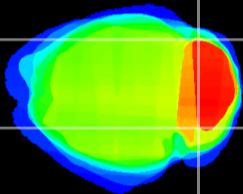

Coronal

Sagittal-R

Sagittal-L

ViBrism: CX10327
Horizontal

Cb lobe