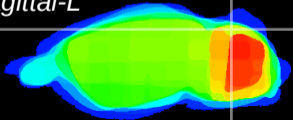

Coronal

Sagittal-R

Sagittal-L

ViBrism: CX10327
Horizontal

Cb lobe