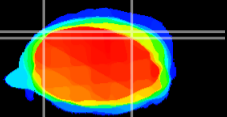

Coronal

Sagittal-R

Sagittal-L

ViBrism: CX10327
Horizontal

Cb lobe