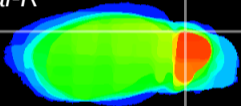

Coronal

Sagittal-R

Sagittal-L

ViBrism: CX10327
Horizontal

Cb lobe