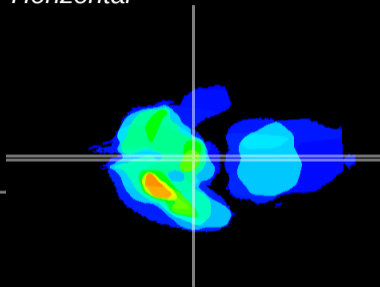

Coronal

Sagittal-R

Sagittal-L

ViBrism: CX10328
Horizontal

ME