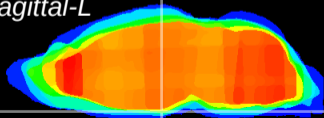

Coronal

Sagittal-R

Sagittal-L

ViBrism: CX10328
Horizontal

ME