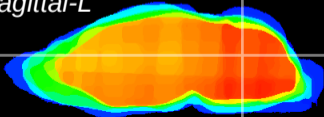

Coronal

Sagittal-R

Sagittal-L

ViBris: CX10329  
Horizontal

Cb nucleus