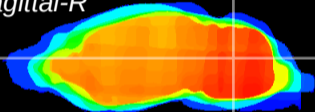

Coronal

Sagittal-R

Sagittal-L

ViBris: CX10329  
Horizontal

Cb nucleus