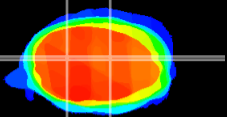

Coronal

Sagittal-R

Sagittal-L

ViBris: CX10329  
Horizontal

Cb nucleus