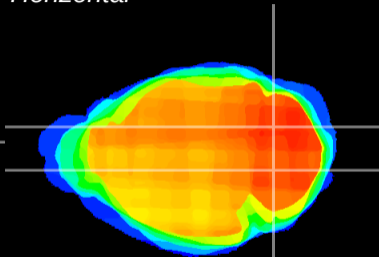

Coronal

Sagittal-R

Sagittal-L

ViBris: CX10329  
Horizontal

Cb nucleus