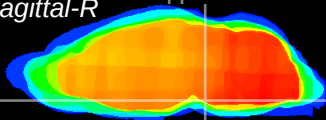

Coronal

Sagittal-R

Sagittal-L

ViBrism: CX10329
Horizontal

Pn