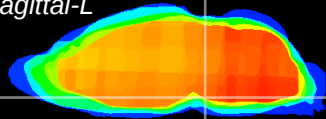

Coronal

Sagittal-R

Sagittal-L

ViBrism: CX10329
Horizontal

Pn