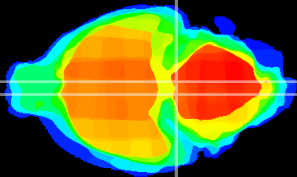

Coronal

Sagittal-R

Sagittal-L

ViBrism: CX10329
Horizontal

Pn