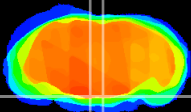

Coronal

Sagittal-R

Sagittal-L

ViBrism: CX10329
Horizontal

Pn