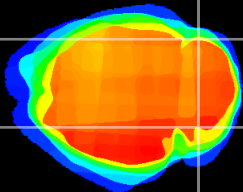

Coronal

Sagittal-R

Sagittal-L

ViBris: CX10334
Horizontal

Cb lobe