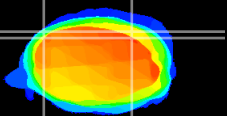

Coronal

Sagittal-R

Sagittal-L

ViBris: CX10334
Horizontal

Cb lobe