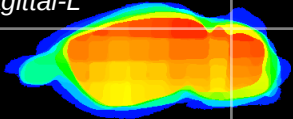

Coronal

Sagittal-R

Sagittal-L

ViBris: CX10334
Horizontal

Cb lobe