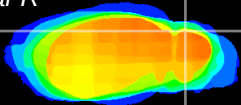

Coronal

Sagittal-R

Sagittal-L

ViBris: CX10334
Horizontal

Cb lobe