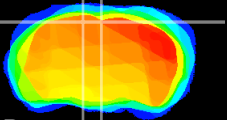

Coronal

Sagittal-R

Sagittal-L

ViBrism: CX10334
Horizontal

RS