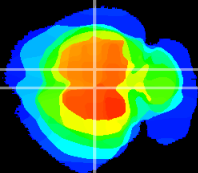

Coronal

Sagittal-R

Sagittal-L

ViBrism: CX10334
Horizontal

RS