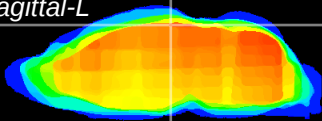

Coronal

Sagittal-R

Sagittal-L

ViBrism: CX10334
Horizontal

RS