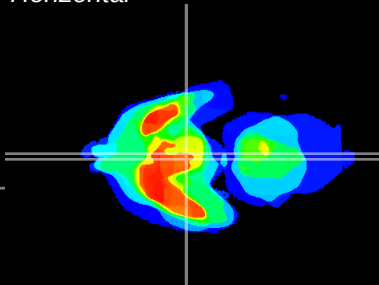

Coronal

Sagittal-R

Sagittal-L

ViBrism: CX10337
Horizontal

Arc