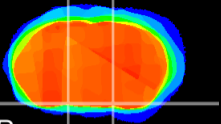

Coronal

Sagittal-R

Sagittal-L

ViBriSM: CX10337
Horizontal

S0