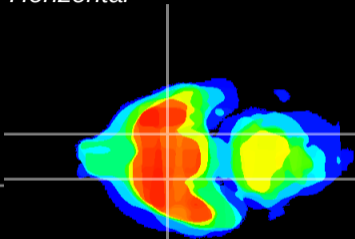

Coronal

Sagittal-R

Sagittal-L

ViBriSM: CX10337
Horizontal

S0