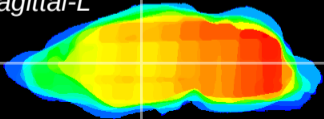

Coronal

Sagittal-R

Sagittal-L

ViBriSM: CX10339
Horizontal

VA/VL