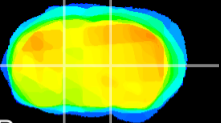

Coronal

Sagittal-R

Sagittal-L

ViBriSM: CX10339
Horizontal

VA/VL