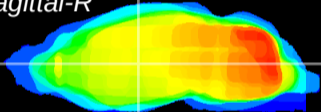

Coronal

Sagittal-R

Sagittal-L

ViBriSM: CX10339
Horizontal

VA/VL