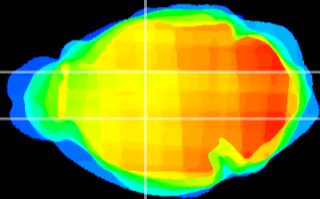

Coronal

Sagittal-R

Sagittal-L

ViBriSM: CX10339
Horizontal

VA/VL