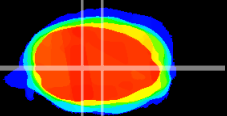

Coronal

Sagittal-R

Sagittal-L

ViBrism: CX10340
Horizontal

MVe