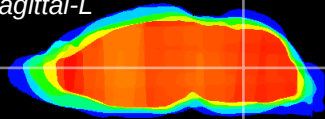

Coronal

Sagittal-R

Sagittal-L

ViBrism: CX10340
Horizontal

MVe