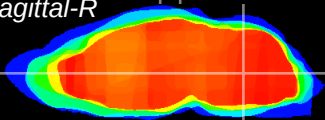

Coronal

Sagittal-R

Sagittal-L

ViBrism: CX10340
Horizontal

MVe