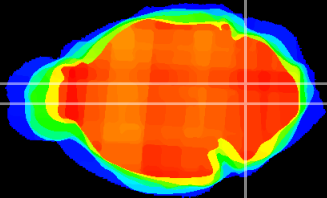

Coronal

Sagittal-R

Sagittal-L

ViBrism: CX10340
Horizontal

MVe